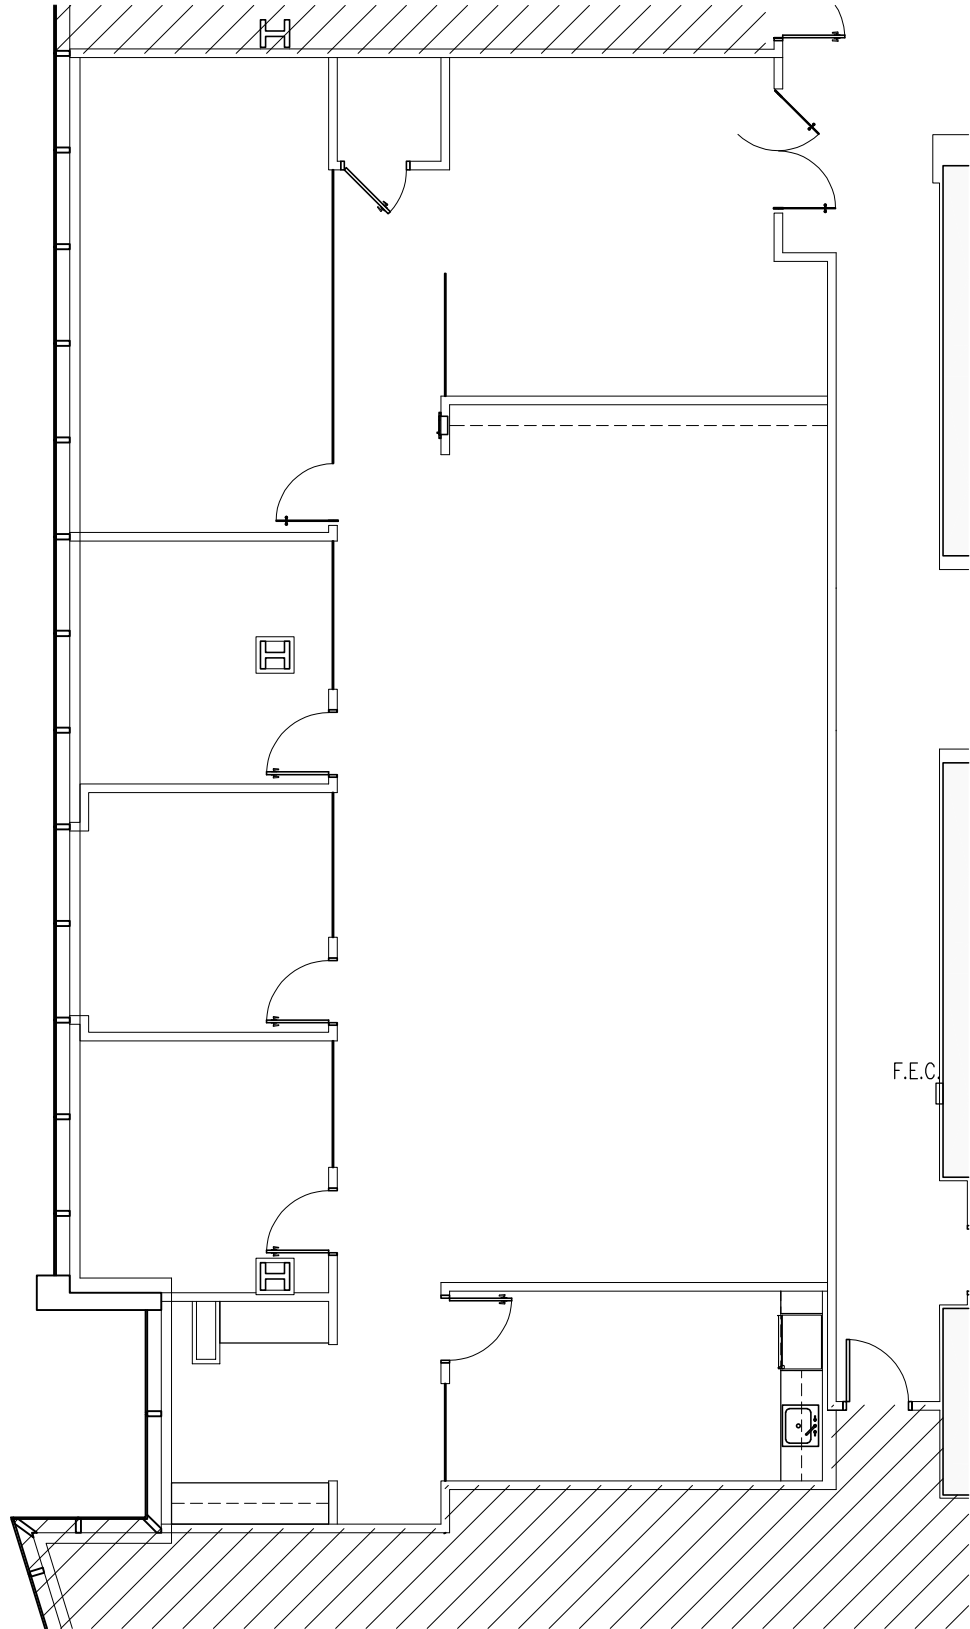

insight
design

1900 N. Bayshore
Drive - #204-A
Miami, Florida
3 3 1 3 2
305.545.4964

Wells Fargo Center

19th Floor – Suite 1930

N.T.S.

PROJECT NO:	1112-93
DRAWN BY:	G.A.
DATE:	03/13/25
SCALE:	AS NOTED
SHEET NO:	SK-1